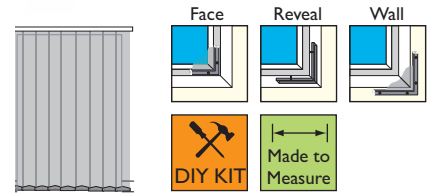

# Insect Panel Door Curtain Domestic

## Features

- Consists of a series of weighted mesh panels hung from a track above the door. Plastic weights clip on to each mesh panel.
- Fits inside or outside. If your door opens out the screen will be fitted on the inside and vice versa.
- Grey insect mesh only.
- Available in a variety of options to suit your circumstances; Made-to-measure (supplied ready for you to fit) or DIY Kit (for you to make and fit), reveal or face fit options, screw or adhesive fixing options.

		<b>Max Width mm</b>	<b>Max Height mm</b>				
<b>For use in the home</b>	Standard DIY Kit 2 part PVC track	950	2200	Face Fit only	White track only	Grey mesh panels	Screw fix and adhesive pads
	Premium DIY Kit 3 part PVC track	950, 1200, 1500, 1800	2200	Face or Reveal Fit	White or Brown track	Grey mesh panels	Screw fix or Tape fixing
	Premium Made-to-measure 3 part PVC track	Up to 2000	2400	Face or Reveal Fit	White or Brown track	Grey mesh panels	Screw fix or Tape fixing

**Standard Curtain DIY Kit**  
950mm x 2200mm 2 part PVC Track

**Premium Made to Measure Curtain and other kit sizes**  
3 part PVC Track