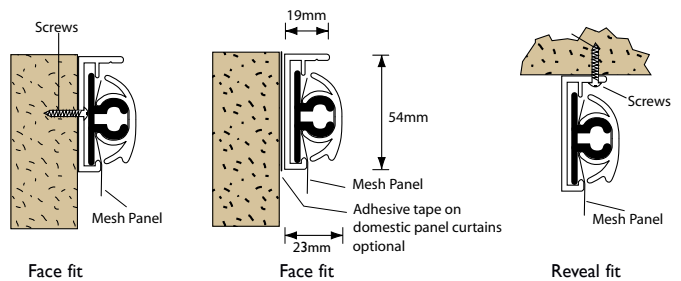

## Features

- Consists of a series of weighted mesh panels hung from a track above the door. Plastic weights clip on to each mesh panel.
- Fits inside or outside. If your door opens out the screen will be fitted on the inside and vice versa.
- Grey insect mesh only.
- Available in a variety of options to suit your circumstances; Made-to-measure (supplied ready for you to fit) or DIY Kit (for you to make and fit), reveal or face fit options, screw or adhesive fixing options.

## Benefits

- Simple cost effective way of screening doorways.
- Panels are easily parted to provide access through the doorway.
- Panels weighted at the bottom to reduce movement in the wind.
- Easily removed for cleaning or storage.

		<b>Max Width mm</b>	<b>Max Height mm</b>				
<b>For use in the home</b>	Standard DIY Kit 2 part PVC track	950	2200	Face Fit only	White track only	Grey mesh panels	Screw fix and adhesive pads
	Premium DIY Kit 3 part PVC track	950, 1200, 1500, 1800	2200	Face or Reveal Fit	White or Brown track	Grey mesh panels	Screw fix or Tape fixing
	Premium Made-to-measure 3 part PVC track	Up to 2000	2400	Face or Reveal Fit	White or Brown track	Grey mesh panels	Screw fix or Tape fixing

**Standard Curtain DIY Kit**  
950mm x 2200mm 2 part PVC Track

**Premium Made to Measure Curtain and other kit sizes**  
3 part PVC Track