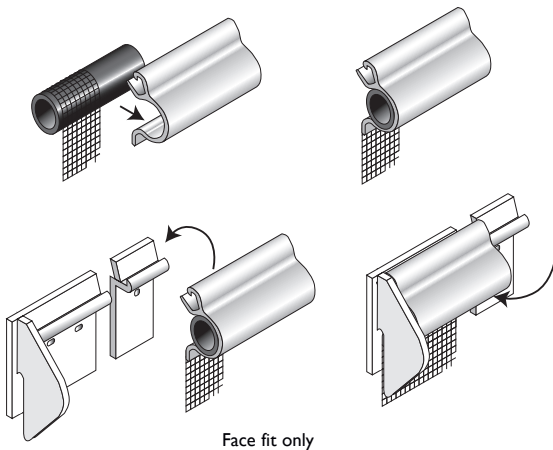

Max Width mm	Max Height mm				
For use in the home	Standard DIY Kit 2 part PVC track	950	2200	Face Fit only	White track only	Grey mesh panels	Screw fix and adhesive pads
	Premium DIY Kit 3 part PVC track	950, 1200, 1500, 1800	2200	Face or Reveal Fit	White or Brown track	Grey mesh panels	Screw fix or Tape fixing
	Premium Made-to-measure 3 part PVC track	Up to 2000	2400	Face or Reveal Fit	White or Brown track	Grey mesh panels	Screw fix or Tape fixing

Standard Curtain DIY Kit
950mm x 2200mm 2 part PVC Track