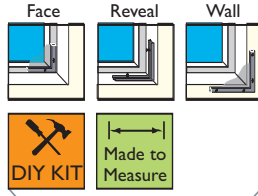

The Flyscreen Company

Fly Screen Selection Guide

Magnetic Insect Screen for Windows

**Aluminium Window Screen
Hinged / Lift-out / Fixed**

**Roller Window and Door Screens
Roller Window Screens**

Roller Door Screens

**Aluminium Sliding Window
and Door Screens**

Insect Panel Door Curtain

Aluminium Hinged Door Screen

**Commercial / Industrial
Home / Office**

Windows

Wood casement and fanlight
PVC, aluminium, steel casement and fanlight
Tilt and Turn windows
Sliding Sash window
Louvre windows
Central pivot - please ask for details