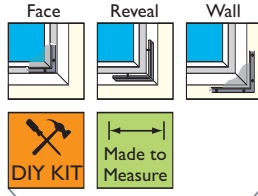

The Flyscreen Company

Product Selection Guide

Magnetic Insect Screen for Windows

**Aluminium Window Screen
Hinged / Lift-out / Fixed**

**Roller Window and Door Screens
Roller Window Screens**

Roller Door Screens

**Aluminium Sliding Window
and Door Screens**

Insect Panel Door Curtain

Aluminium Hinged Door Screen

**Commercial / Industrial
Home / Office**

Windows

Wood casement and fanlight
PVC, aluminium, steel casement and fanlight
Tilt and Turn windows
Sliding Sash window
Louvre windows
Central pivot - please ask for details