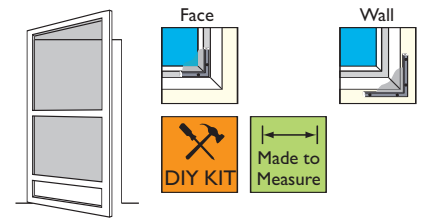

Aluminium Hinged Door Screen Commercial

Features

Robust, elegant hinged door screen, which face fits inside or outside, to existing frame or to the wall outside the reveal. If your door opens out the screen will be fitted on the inside and visa versa.

A push plate can be fitted in the middle of the door to make it more robust for busy commercial use. Supplied with a spring closer.

For additional strength can be supplied with internal mitred corners.

Benefits

Easy access through the doorway.

Available as Made-to-measure up to a maximum size of 1275mm wide x 2300mm high (supplied ready for you to fit) or a DIY Kit to make a screen up to a maximum size 1040mm wide x 2190mm high (for you to make and fit).