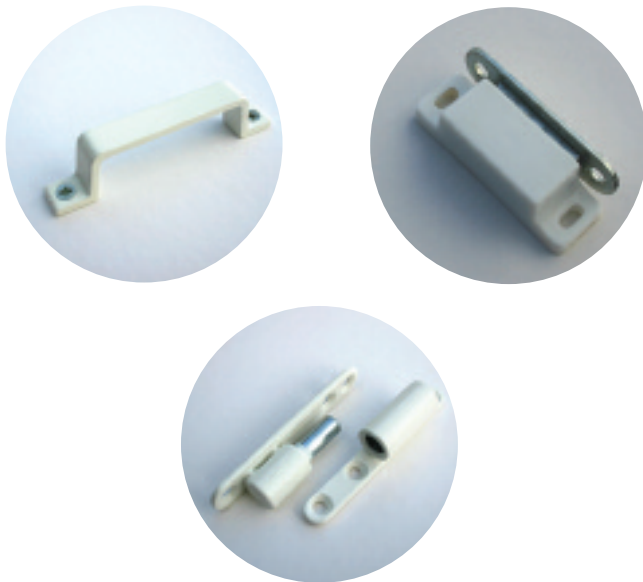

Aluminium Hinged Door Screen Commercial

Features

Robust, elegant hinged door screen, which face fits inside or outside, to existing frame or to the wall outside the reveal. If your door opens out the screen will be fitted on the inside and visa versa.

Choice of white or brown powder coated aluminium, with grey insect mesh as standard.

Suitable for all domestic, office, commercial and most industrial uses – comes with a single midbar and a kick plate at the bottom to protect the mesh.

A push plate can be fitted in the middle of the door to make it more robust for busy commercial use. Supplied with a spring closer.

For additional strength can be supplied with internal mitred corners.

Benefits

Easy access through the doorway.

Available as Made-to-measure up to a maximum size of 1275mm wide x 2300mm high (supplied ready for you to fit) or a DIY Kit to make a screen up to a maximum size 1040mm wide x 2190mm high (for you to make and fit).