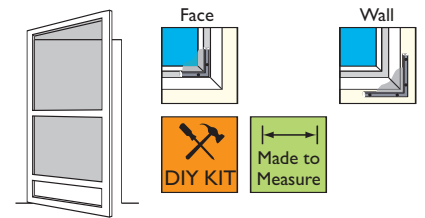

Aluminium Hinged Door Screen Commercial

Features

Robust, elegant hinged door screen, which face fits inside or outside, to existing frame or to the wall outside the reveal. If your door opens out the screen will be fitted on the inside and visa versa.

A push plate can be fitted in the middle of the door to make it more robust for busy commercial use. Supplied with a spring closer.

Benefits

Easy access through the doorway.

Available as Made-to-measure up to a maximum size of 1275mm wide x 2300mm high (supplied ready for you to fit) or a DIY Kit to make a screen up to a maximum size 1040mm wide x 2190mm high (for you to make and fit).