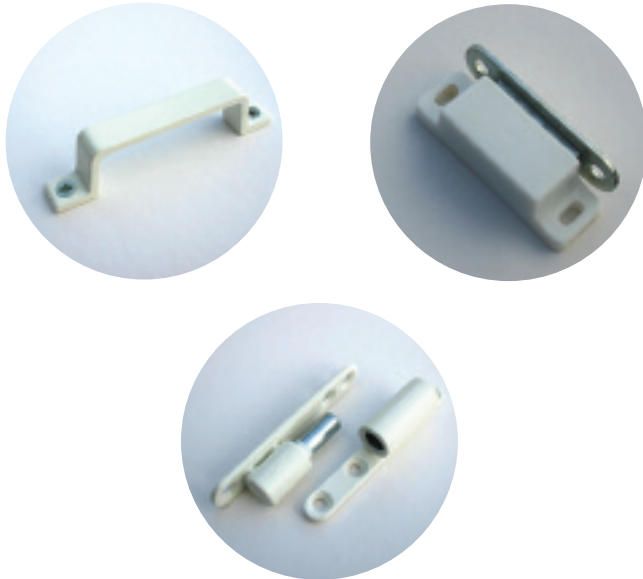

Aluminium Hinged Door Screen Commercial

Features

Robust, elegant hinged door screen, which face fits inside or outside, to existing frame or to the wall outside the reveal. If your door opens out the screen will be fitted on the inside and visa versa.

Choice of white or brown powder coated aluminium, with grey insect mesh as standard.

Suitable for all domestic, office, commercial and most industrial uses – comes with a single midbar and a kick plate at the bottom to protect the mesh.

A push plate can be fitted in the middle of the door to make it more robust for busy commercial use. Supplied with a spring closer.

Benefits

Easy access through the doorway.

Available as Made-to-measure up to a maximum size of 1275mm wide x 2300mm high (supplied ready for you to fit) or a DIY Kit to make a screen up to a maximum size 1040mm wide x 2190mm high (for you to make and fit).